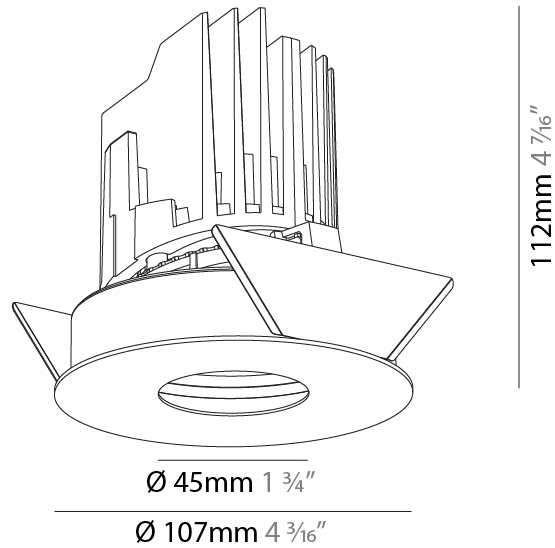

PHYSICAL

Shape: Round
Diameter (mm): 107
Diameter (in): 4 3/16
Height (mm): 112
Height (in): 4 7/16
Ceiling Thickness (mm): 10 / 12.5 / 15
Ceiling Thickness (in): 3/8 or 1/2 or 9/16
Min. Recessing Depth (mm): 130
Min. Recessing Depth (in): 5 1/8
Light Distribution: Adjustable / Downlight
Weight (kg): 0.473
Weight (lbs): 1.04
Fixture Finish: SSR / BKV / CWI / CRY / HAB / UFT / ITA / RUA / FTG / MYG / LOD / PUS / FRO / FUP / KIA / POP / BLS / SPG / MEY / GOH / GUM / CHC / COM / ABZ / JAG / OBR / MOS / ROR
Fixture Material: Aluminum Die Cast
Cut-out Measurements: 98mm / 3 7/8"

ELECTRICAL

Lamp Type: LED
Input Wattage (W): 13.2 / 16.5
Total Output Wattage (W): 12 / 15
Dimming: Tri-Mode (Non-Dimming and Phase Dimming (120Vac only) and 0-10V Dimming)
Driver Included: No
Driver Location: Recessed Housing
Driver Type: Constant Current - Universal
Housing: See components
Input Voltage (V): 120 - 277
Constant Current (MA): 350

LED

Number of LEDs: 1
Color Temperature (°K): 2700 / 3000 / 3500 / 4000
Max. Delivered Lumen (lm): 850 / 950 / 1019 / 1040
Nominal Lumen (lm): 960 / 1070 / 1156 / 1180
CRI: >90 CRI
Lamp Life (hrs): 50000

OPTICAL

Reflector°: 10
Adjustability: Rotational 355°; Tilt 30°

RATINGS AND CERTIFICATIONS

Certified By: Certified for North American Standards
IP rating: IP20

PROJECT	_____
TYPE	_____
SPECIFIER	_____
QUANTITY	_____
DATE	_____